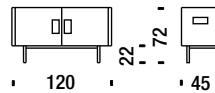

Flightcase F35

White

Blackboard

White Concrete

Electric Blue

Flightcase F36

White

Blackboard

White Concrete

Total Flightcase 120x45x72

Total Flightcase 120x45x72

DL0F35

0,5m³ 40Kg

€

Total Flightcase 180x45x72

Total Flightcase 180x45x72