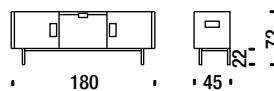

Total Flightcase 180x45x72

Total Flightcase 180x45x72

DL0F36

0,7m³ 59Kg